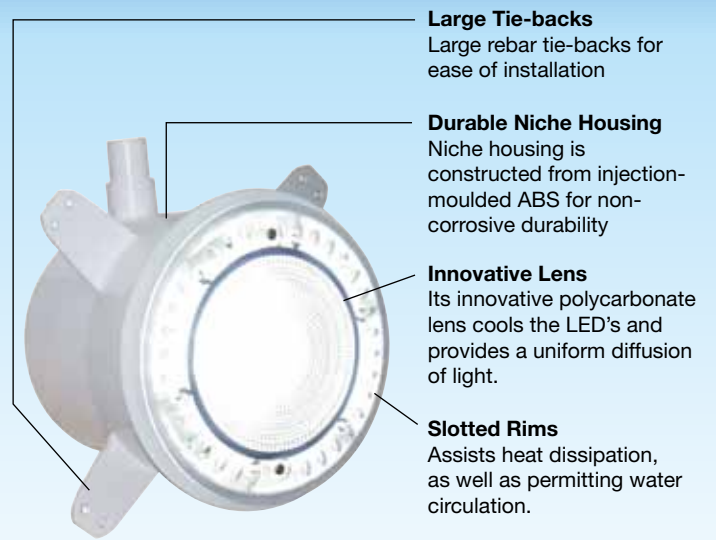

BRITESTREAM

MULTICOLOURED LED NICHE LIGHT

Britestream Multicoloured LED light is a flush mounted light which protrudes only 11mm from the pool/spa wall.

Britestream Multicoloured LED light can produce a multitude of different colours without the need for coloured lenses. The light's multicoloured combinations are easily programmed via its light switch.

Britestream LED Light utilises energy efficient super bright LED's and operates on only 15 watts of energy.

- Energy saving – operates on 15% of the energy of a halogen pool light
- Long life – LED life span of over 70,000 hours
- Optional Stainless Steel Rim

The Britestream Multicoloured LED light is cleverly designed with a built in colour memory, which means the light's multicoloured LED's always defaults to its last colour selection. Nine different colour programs are available:

Zonal Distribution	Power Usage	Input Voltage	LED Life
0 to 180 degrees	15Watt	12V AC	70,000 hours

Technical Specifications

Triple seal connection
Three O'rings are in place to provide a triple seal eliminating the possibility of any leakages travelling up the power cord.