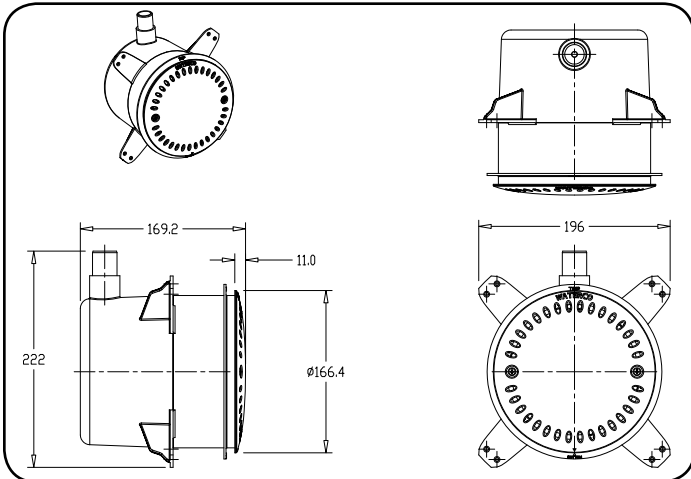

BRITESTREAM

MULTICOLOURED LED NICHE LIGHT

Britestream Multicoloured LED light is a flush mounted light which protrudes only 11mm from the pool/spa wall.

Britestream Multicoloured LED light can produce a multitude of different colours without the need for coloured lenses. The light's multicoloured combinations are easily programmed via its light switch.

Zonal Distribution	Power Usage	Input Voltage	LED Life
0 to 180 degrees	15Watt	12V AC	70,000 hours

Technical Specifications

Triple seal connection
Three O'rings are in place to provide a triple seal eliminating the possibility of any leakages travelling up the power cord.