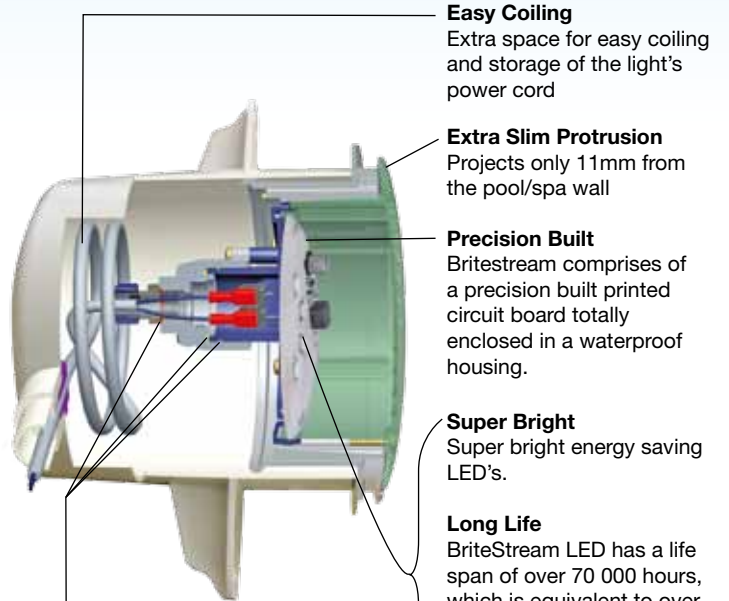

BRITESTREAM

MULTICOLOURED LED NICHE LIGHT

Britestream Multicoloured LED light is a flush mounted light which protrudes only 11mm from the pool/spa wall.

Britestream Multicoloured LED light can produce a multitude of different colours without the need for coloured lenses. The light's multicoloured combinations are easily programmed via its light switch.

Britestream LED Light utilises energy efficient super bright LED's and operates on only 15 watts of energy.

- Energy saving – operates on 15% of the energy of a halogen pool light
- Long life – LED life span of over 70,000 hours
- Optional Stainless Steel Rim

The Britestream Multicoloured LED light is cleverly designed with a built in colour memory, which means the light's multicoloured LED's always defaults to its last colour selection. Nine different colour programs are available:

Zonal Distribution	Power Usage	Input Voltage	LED Life
0 to 180 degrees	15Watt	12V AC	70,000 hours

Technical Specifications

Triple seal connection
Three O'rings are in place to provide a triple seal eliminating the possibility of any leakages travelling up the power cord.