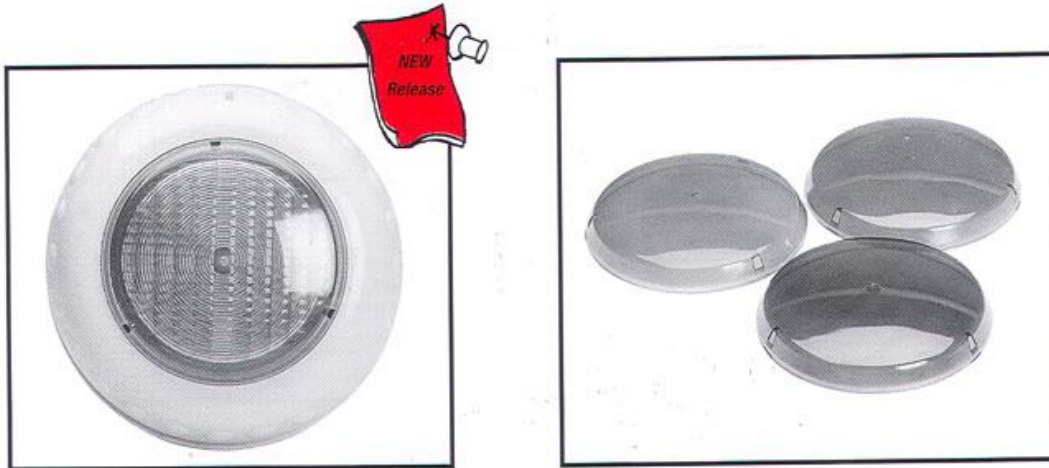

ong^a PANTERA Nite-Glo Pool Light

The Pantera 'Nite Glo' surface mount underwater light is designed to suit concrete, fibreglass and vinyl pool installations and will add a new dimension to your outdoor entertainment and enjoyment from your swimming pool.

The unique lens, backplate and globe design creates an extraordinary amount of illumination and ensures a broad even coverage of light over a large area of the pool.

Nite Glo Specifications

- 24 volt 150 watt output
- 240 volt AC/DC heavy duty high output transformer IP23 rated
- Standard blue/red lenses supplied (green optional specify when ordering)
- Optional face ring colour available, white, ivory & blue specify when ordering
- Complies with all relevant electrical codes C Tick approved

Part No	Description
1016000-12	Pantera Nite Glo (White) 24V 150W 12 Metre Lead c/w Blue & Red Lens
1016000-18	Pantera Nite Glo (White) 24V 150W 18 Metre Lead c/w Blue & Red Lens
1016002-12	Pantera Nite Glo (Blue) 24V 150W 12 Metre Lead c/w Blue & Red Lens
1016002-18	Pantera Nite Glo (Blue) 24V 150W 18 Metre Lead c/w Blue & Red Lens
1016003-12	Pantera Nite Glo (Ivory) 24V 150W 12 Metre Lead c/w Green & Red Lens
1016003-18	Pantera Nite Glo (Ivory) 24V 150W 18 Metre Lead c/w Green & Red Lens
1015000	Pantera Nite Glo Transformer

ong^a Swimming Pool Lights

Niche Underwater Light

Underwater Niche Lights

Part No	Description
5182200	12V 150W UWL 12 Metre Lead & lens pack
5112300	12V 150W Transformer