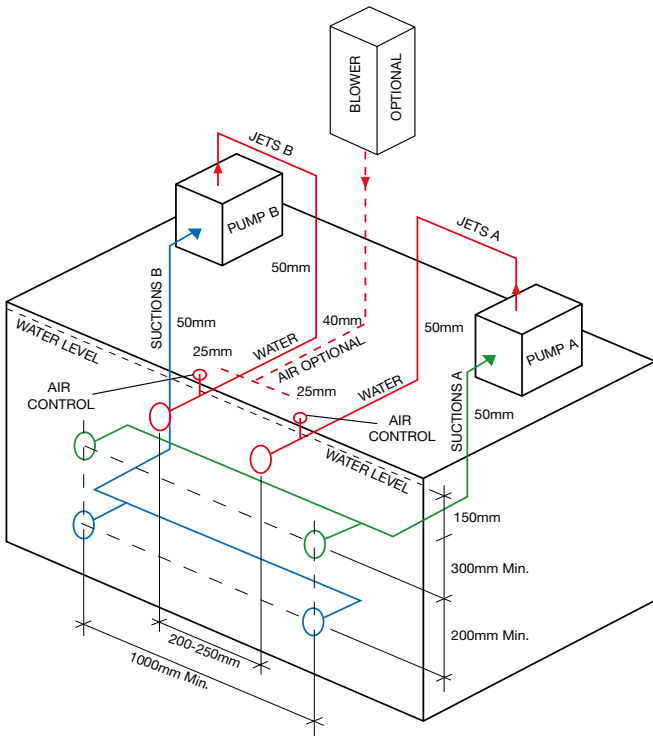

## **Endless swimming current**

Waterco Swimjets are high performing jets, designed to create an endless resistant current to swim against.

Waterco Swimjets are a flush mounted jet propulsion system capable of creating a current up to 340 litres per minute.

## Installation

Waterco Swimjets can be installed in any type pool.

## Technical Specifications

Material	Swim Jet Nozzle	Output	Hole Size	Clearance	Installation
White PVC/ABS	1"	340lpm @ 100 kPa	84mm	165mm Behind tub wall	Requires 114mm flat area

## Dimensions