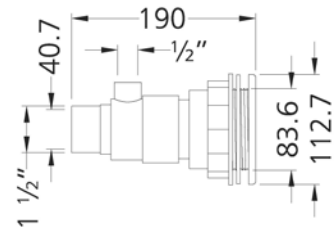

## Technical Specifications

Material	Swim Jet Nozzle	Output	Hole Size	Clearance	Installation
White PVC/ABS	1"	340lpm @ 100 kPa	84mm	165mm Behind tub wall	Requires 114mm flat area

## Dimensions