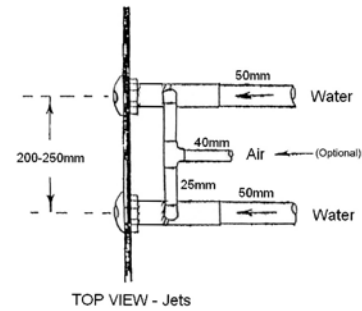

## Technical Specifications

Material	Swim Jet Nozzle	Output	Hole Size	Clearance	Installation
White PVC/ABS	1"	340lpm @ 100 kPa	84mm	165mm Behind tub wall	Requires 114mm flat area

## Dimensions