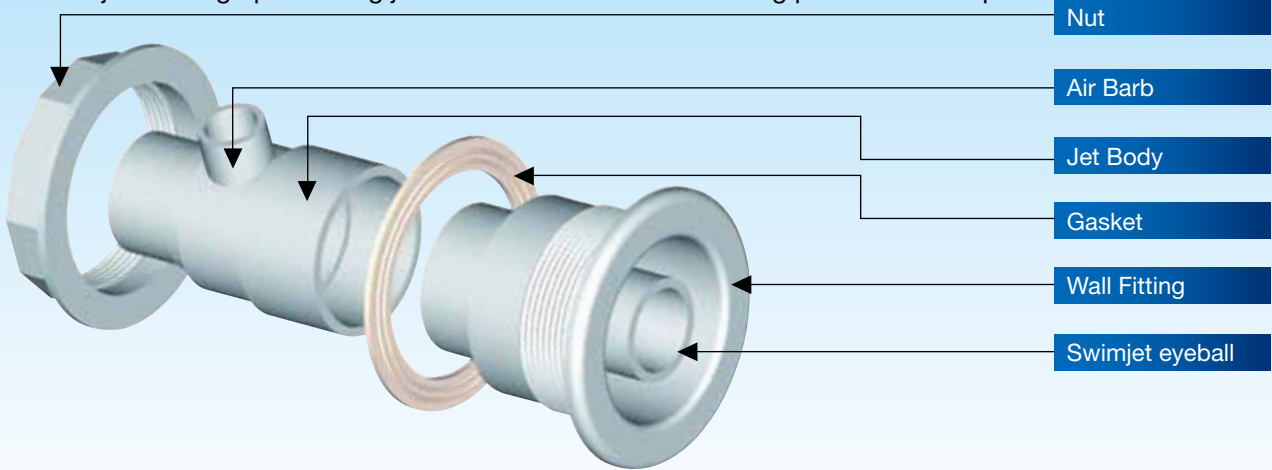

## **Endless swimming current**

Waterco Swimjets are high performing jets, designed to create an endless resistant current to swim against.

Waterco Swimjets are a flush mounted jet propulsion system capable of creating a current up to 340 litres per minute.

## Waterco Swimjets

Waterco Swimjets are high performing jets which is brilliant in swimming pools or swim spas.

## Installation

Waterco Swimjets can be installed in any type pool.

## Technical Specifications

Material	Swim Jet Nozzle	Output	Hole Size	Clearance	Installation
White PVC/ABS	1"	340lpm @ 100 kPa	84mm	165mm Behind tub wall	Requires 114mm flat area