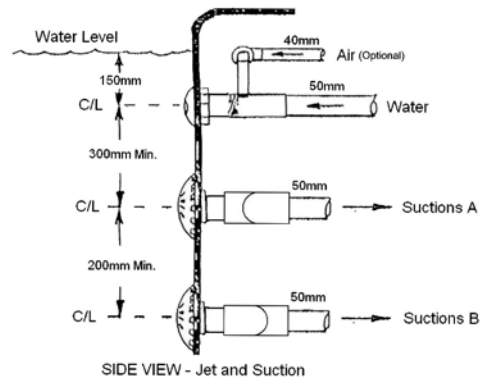

## **Endless swimming current**

Waterco Swimjets are high performing jets, designed to create an endless resistant current to swim against.

Waterco Swimjets are a flush mounted jet propulsion system capable of creating a current up to 340 litres per minute.

## Technical Specifications

Material	Swim Jet Nozzle	Output	Hole Size	Clearance	Installation
White PVC/ABS	1"	340lpm @ 100 kPa	84mm	165mm Behind tub wall	Requires 114mm flat area

## Dimensions